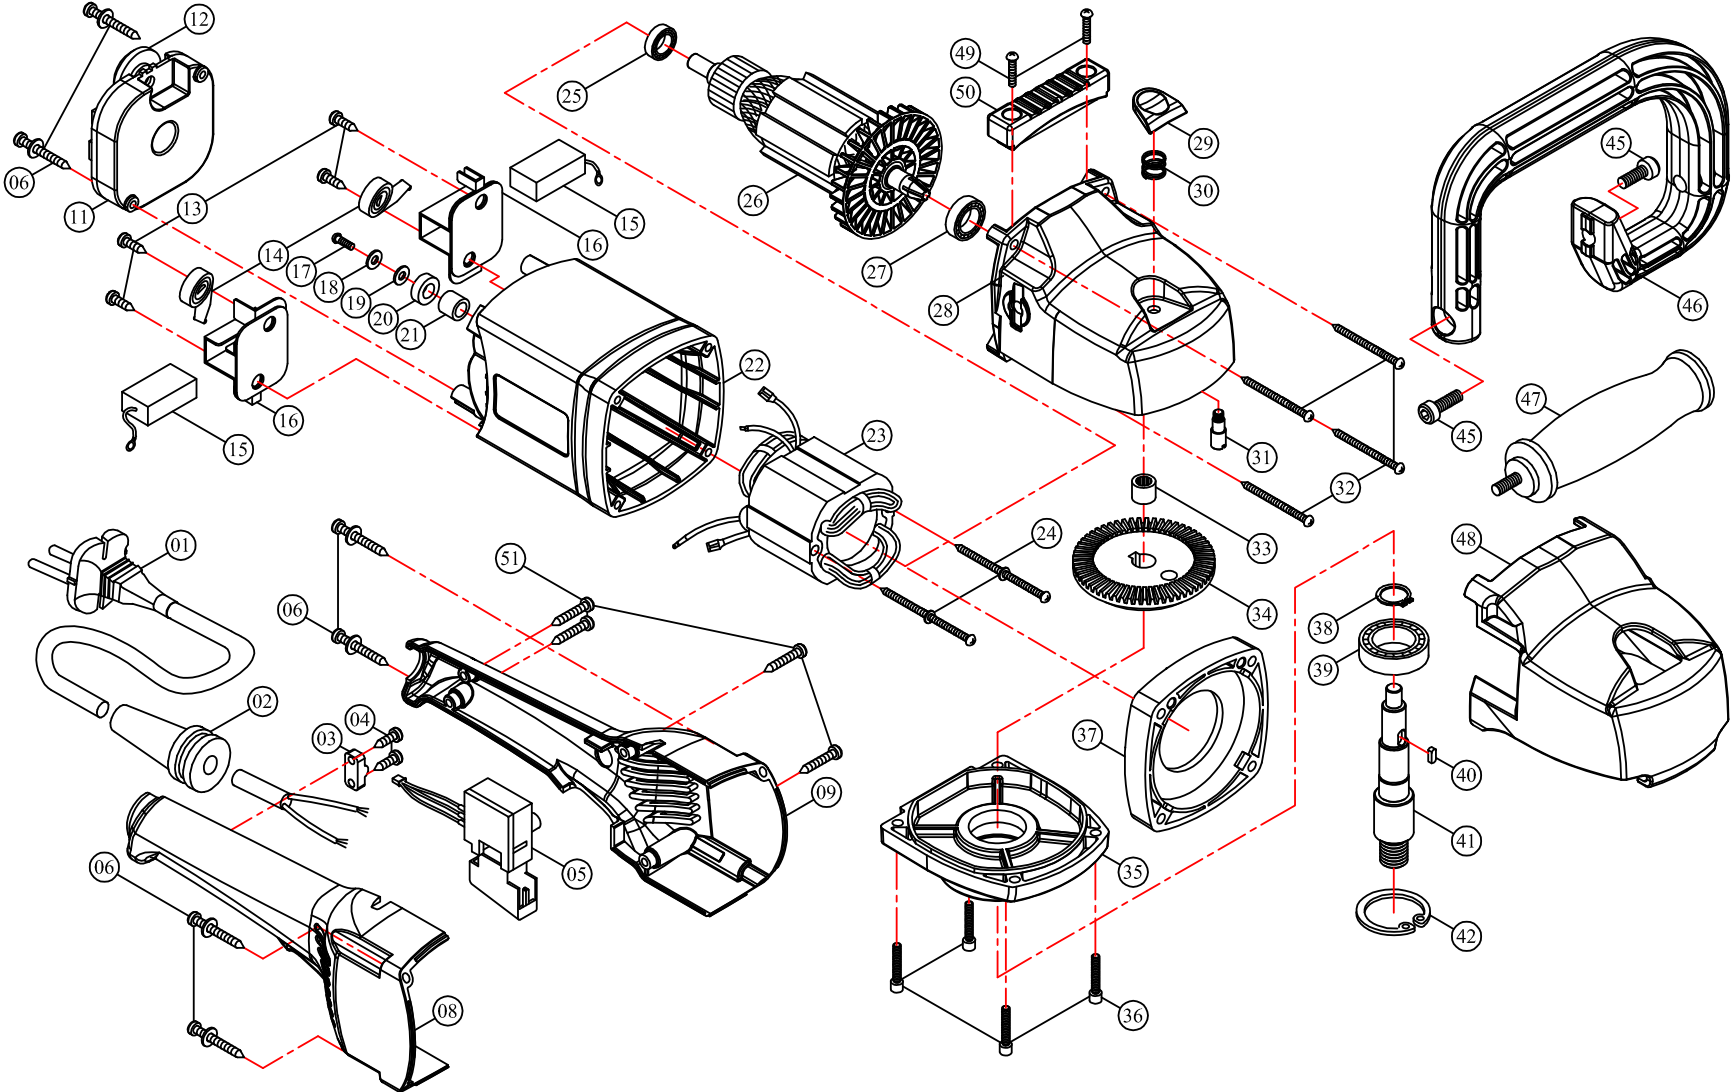

## PS 1524 Spare parts

Item	Mirka code	Description	QTY
1	8991401011	Power Supply Cable 1.0x2Cx3M	1
2		Cord Armor	1
3		Cable Clip	1
4		Screw M4 x 14	2
<b>5</b>	<b>8991400511</b>	<b>Switch</b>	<b>1</b>
6	8991400611	Screw M4 x 30	6
7	8991400711	Screw M4 x 20	4
8	8991400811	Right Handle Cover	1
9	8991400911	Left Handle Cover	1
11	8991401111	Electronics Unit 230V	1
11		Electronics Unit 110V	1
12	8991401211	Thumb Wheel	1
13	8991401711	Screw M4 x 10	4
14		Brush Spring	2
<b>15</b>	<b>8991421511</b>	<b>Carbon Brush 7 x 11 x 17 +33L+FLDNBI-110</b>	<b>2</b>
16		Carbon Brush Holder	2
17	8991401711	Screw M4 x 10	1
18	8991401811	Flat Washer $\varphi 4 \times \varphi 10 \times 1$	1
19	8991401911	Plastic Washer $\varphi 4 \times \varphi 11 \times 1$	1
20	8991402011	Pickup Magnet $\varphi 8 \times \varphi 15 \times 5$	1
21	8991402111	Spacer $\varphi 8 \times \varphi 12 \times 10.5$	1
22	8991402211	Motor Housing	1
<b>23</b>	<b>8991402311</b>	<b>Stator 230V</b>	<b>1</b>
23		Stator 110V	1
24		Screw M5 x 60	2
25	8991402511	Ball Bearing 608 2RU	1

Item	Mirka code	Description	QTY
<b>26</b>	<b>8991402611</b>	<b>Armature 230V M1.25 x 6T</b>	<b>1</b>
26		Armature 110V M1.25 x 6T	1
27		Ball Bearing 6001-2RS	1
28	8991402811	Gear Case	1
29	8991402911	Spindle Lock Button	1
30	8991403011	Spring $\varphi 0.9 \times \varphi 10 \times \varphi 11.8 \times 4T \times 13.5L$	1
31	8991403111	Spindle Lock	1
32		Screw M5 x 40	4
33	8991403311	Needle Bearing HK 0810	1
<b>34</b>	<b>8991403411</b>	<b>Bevel Gear M1.25 x 67T</b>	<b>1</b>
35	8991403511	Gear Plate	1
36		Socket Cap Screw M5 x 25	4
37		Fan Shroud	1
38		Internal Circlip S-15	1
39	8991403911	Ball Bearing 6202-2RS	1
40		Parallel Key 5 x 5 x 10	1
41		Spindle	1
42		External Circlip R-35	1
	8991424611	Bail Handle Kit	
45		Socket Cap Screw M8 x 20	2
46		Bail Handle	1
47		Side Handle	1
48	8991404811	Gearbox Cover	1
49		Screw M5 x 15	2
50		Motor Rest	1